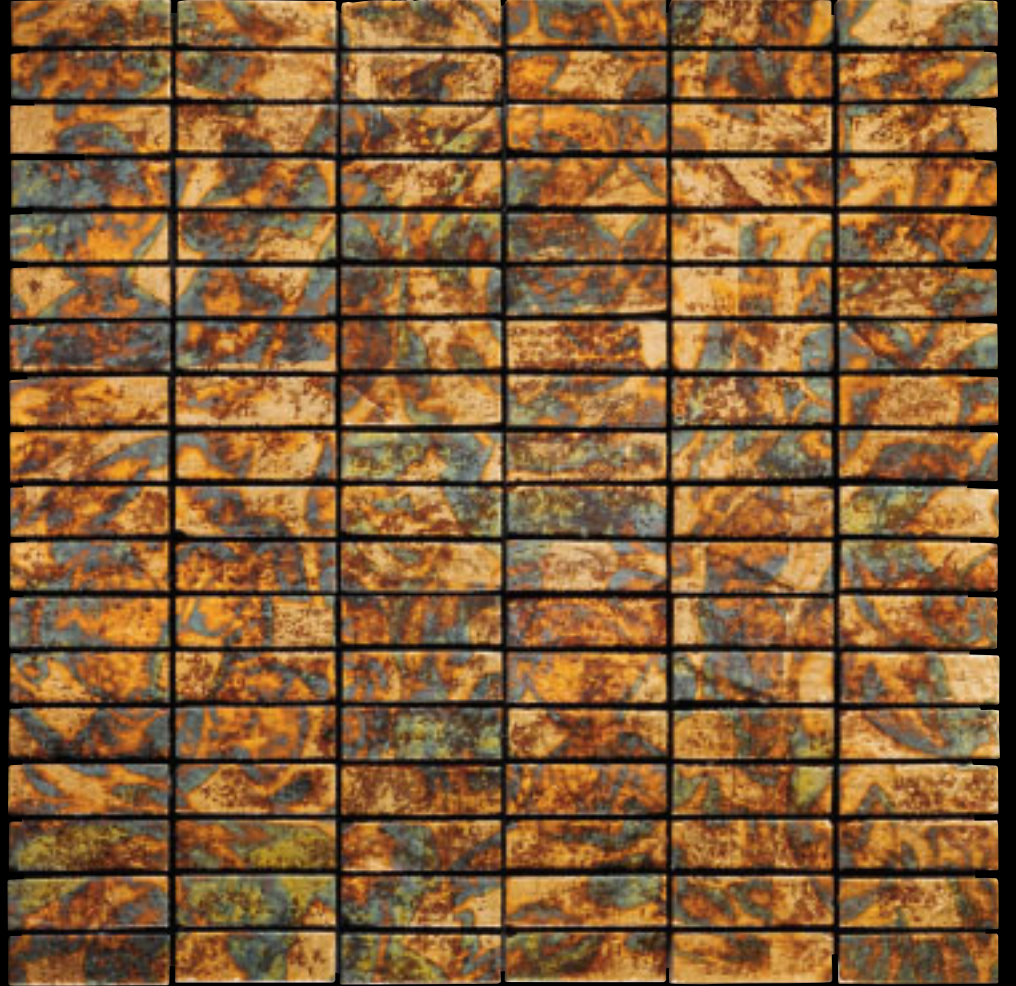

Art. ANTIC GOLD LVAG 8
Mosaico cm 1,5 x 5
Mosaic 5/8" x 2"

Art. ANTIC GOLD LVAG 7 >
Mosaico cm 1,5 x 1,5
Mosaic 5/8" x 5/8"