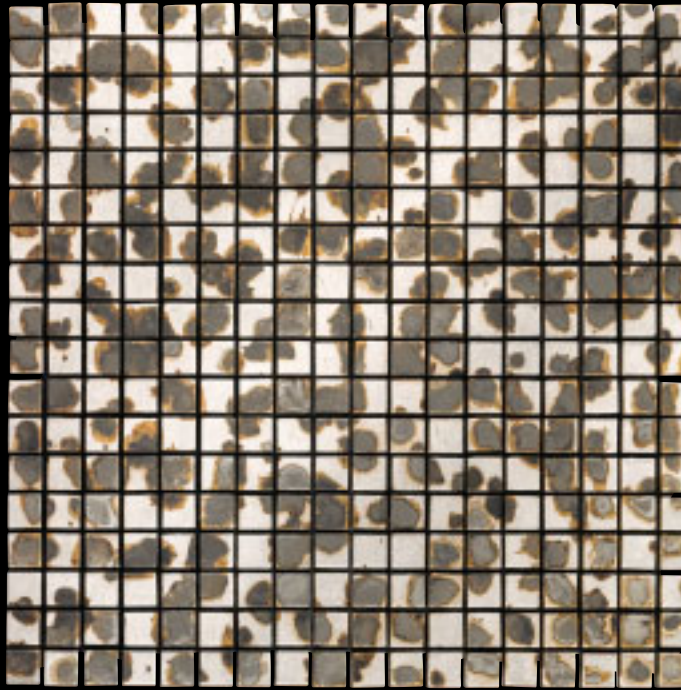

Lacche
mosaics collection

Art. FULL SILVER 1
Mosaico cm 1,5 x 1,5
Mosaic 5/8" x 5/8"

Art. FULL SILVER 10
Mosaico cm 1,5 x 1,5
Mosaic 5/8" x 5/8"

Cacche

mosaics collection

Lacche
mosaics collection

Art. ANTIC COPPER
Mosaico cm 1,5 x 1,5
Mosaic 5/8" x 5/8"