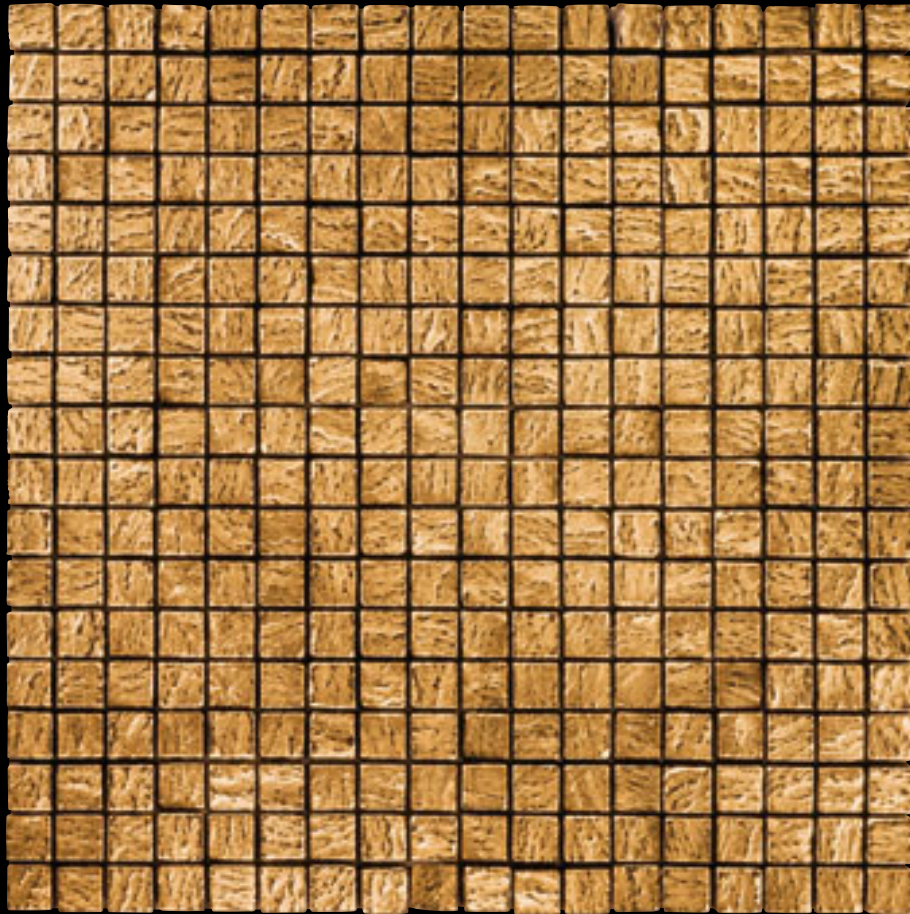

< Art. FULL SILVER 10
Mosaico cm 1,5 x 1,5
Mosaic 5/8" x 5/8"