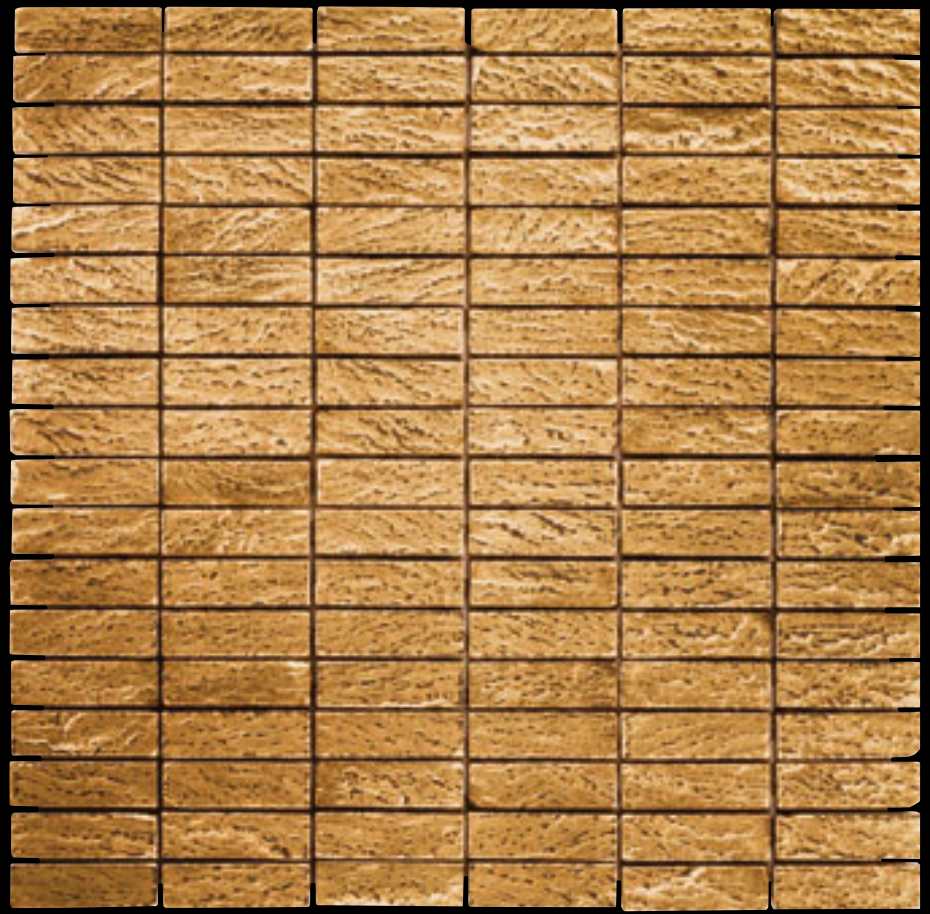

Art. MOS/1,5 SLATE SILVER
Mosaico cm 1,5 x 1,5
Mosaic 5/8" x 5/8"