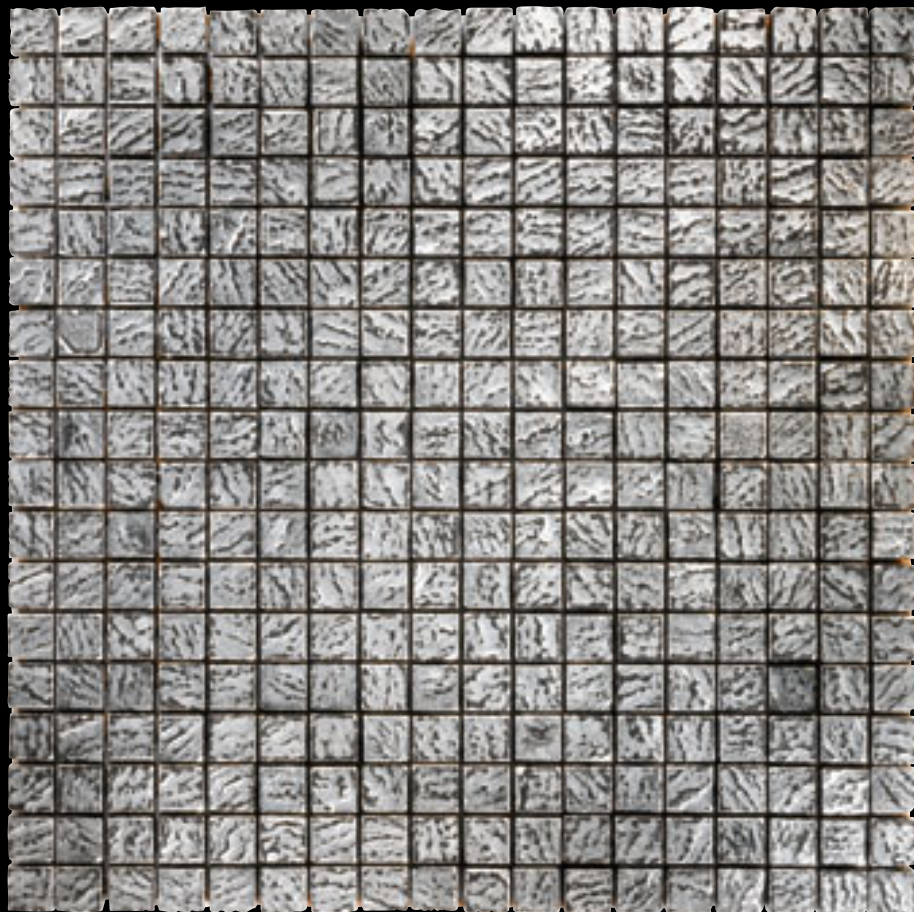

Art. MOS/1,5 SLATE SILVER
Mosaico cm 1,5 x 1,5
Mosaic 5/8" x 5/8"